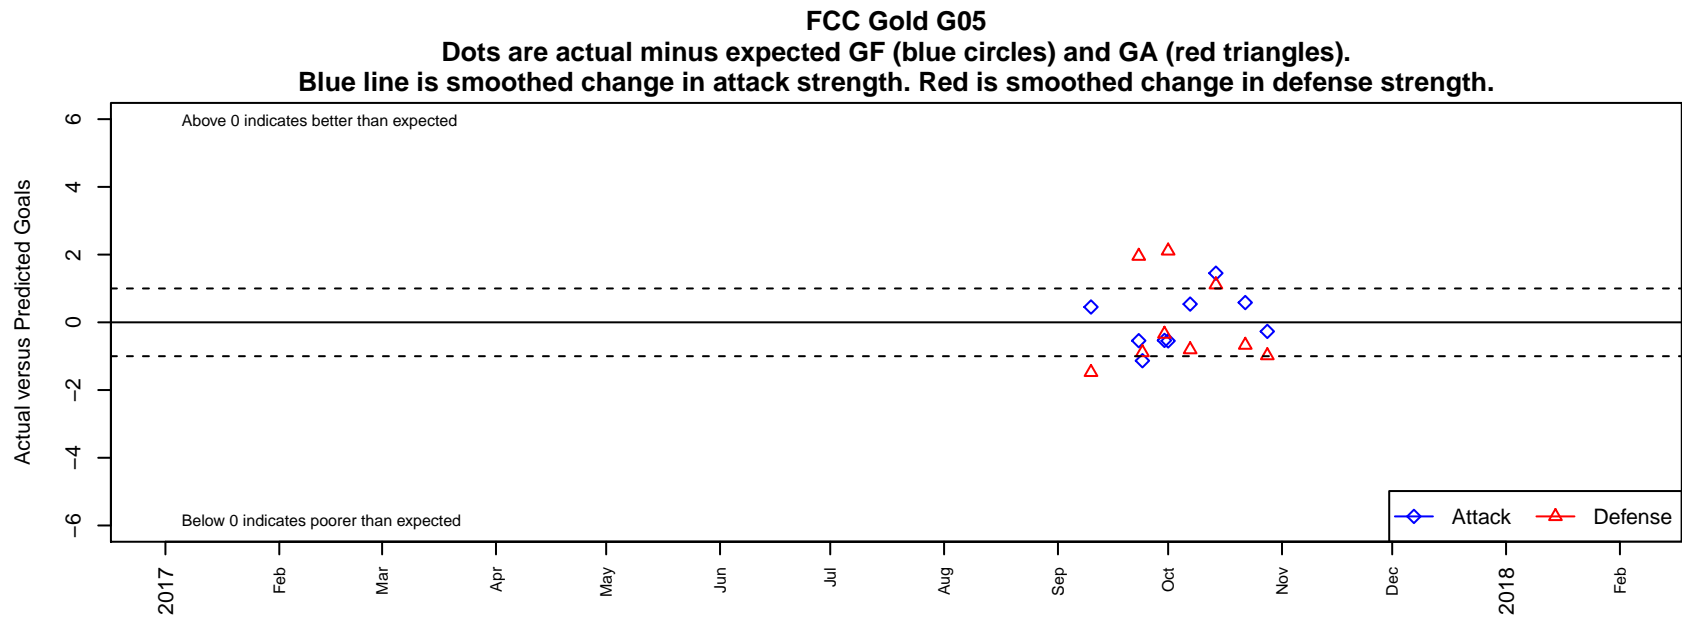

# FCC Gold G05

, OR  
G05 total strength=343  
attack=0.22 defense=0.19  
fall league = PTT G05 Div 2 Red South

alt names used:  
FCC 05G Gold

Venues played:  
2017 PTT G05 Division 2 Red South

**attack and defense variance (black dot)  
relative to other teams  
and top 10 in region**

**attack and defense rating  
relative to others at age  
and all opponents in last 13 months**

**Performance relative to 13 month average**

**Performance relative to 13 month average**

<b>date</b>	<b>home</b>		<b>away</b>		<b>venue</b>	<b>pred.home</b>	<b>pred.away</b>
2017-10-28	FCC Gold G05	0	Crossfire OR WUSC White G05	2	2017 PTT G05 Division 2 Red South	0.27	1.02
2017-10-22	Thelo Fusion G05	4	FCC Gold G05	1	2017 PTT G05 Division 2 Red South	3.33	0.42
2017-10-14	FCC Gold G05	2	Crossfire OR LOSC Blue II G05	2	2017 PTT G05 Division 2 Red South	0.55	3.11
2017-10-07	YCSC Lightning G05	5	FCC Gold G05	1	2017 PTT G05 Division 2 Red South	4.19	0.46
2017-10-01	Crossfire OR LOSC Blue II G05	1	FCC Gold G05	0	2017 PTT G05 Division 2 Red South	3.11	0.55
2017-09-30	FCC Gold G05	0	Bend FC Timbers White G05	4	2017 PTT G05 Division 2 Red South	0.53	3.65
2017-09-24	David Douglas Banshee G05	3	FCC Gold G05	0	2017 PTT G05 Division 2 Red South	2.11	1.13
2017-09-23	FCC Gold G05	0	BFC Galaxy G05	6	2017 PTT G05 Division 2 Red South	0.54	7.96
2017-09-10	PCU Black 1 G05	3	FCC Gold G05	1	2017 PTT G05 Division 2 Red South	1.52	0.55