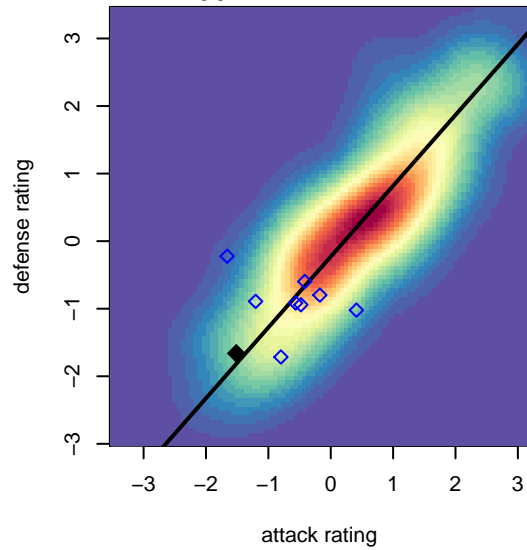

# FCC Gold G05

, OR  
G05 total strength=343  
attack=0.22 defense=0.19  
fall league = PTT G05 Div 2 Red South

alt names used:  
FCC 05G Gold

Venues played:  
2017 PTT G05 Division 2 Red South

**attack and defense variance (black dot)  
relative to other teams  
and top 10 in region**

**attack and defense rating  
relative to others at age  
and all opponents in last 13 months**

**Performance relative to 13 month average**

**Performance relative to 13 month average**

<b>date</b>	<b>home</b>		<b>away</b>		<b>venue</b>	<b>pred.home</b>	<b>pred.away</b>
2017-10-28	FCC Gold G05	0	Crossfire OR WUSC White G05	2	2017 PTT G05 Division 2 Red South	0.27	1.02
2017-10-22	Thelo Fusion G05	4	FCC Gold G05	1	2017 PTT G05 Division 2 Red South	3.33	0.42
2017-10-14	FCC Gold G05	2	Crossfire OR LOSC Blue II G05	2	2017 PTT G05 Division 2 Red South	0.55	3.11
2017-10-07	YCSC Lightning G05	5	FCC Gold G05	1	2017 PTT G05 Division 2 Red South	4.19	0.46
2017-10-01	Crossfire OR LOSC Blue II G05	1	FCC Gold G05	0	2017 PTT G05 Division 2 Red South	3.11	0.55
2017-09-30	FCC Gold G05	0	Bend FC Timbers White G05	4	2017 PTT G05 Division 2 Red South	0.53	3.65
2017-09-24	David Douglas Banshee G05	3	FCC Gold G05	0	2017 PTT G05 Division 2 Red South	2.11	1.13
2017-09-23	FCC Gold G05	0	BFC Galaxy G05	6	2017 PTT G05 Division 2 Red South	0.54	7.96
2017-09-10	PCU Black 1 G05	3	FCC Gold G05	1	2017 PTT G05 Division 2 Red South	1.52	0.55