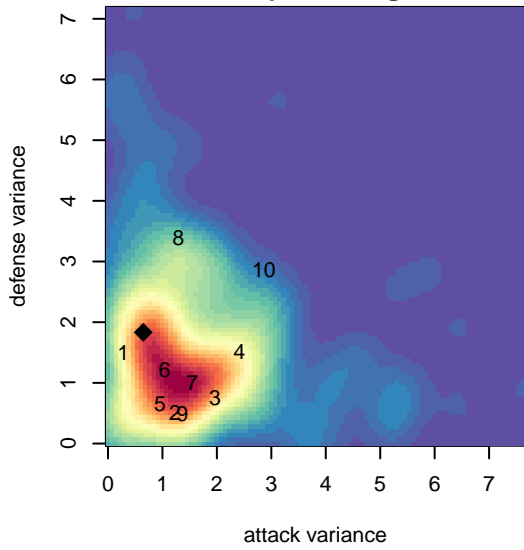

# FCC Gold G05

, OR  
G05 total strength=343  
attack=0.22 defense=0.19  
fall league = PTT G05 Div 2 Red South

alt names used:  
FCC 05G Gold

Venues played:  
2017 PTT G05 Division 2 Red South

**attack and defense variance (black dot)  
relative to other teams  
and top 10 in region**

**attack and defense rating  
relative to others at age  
and all opponents in last 13 months**

**Performance relative to 13 month average**

**Performance relative to 13 month average**

<b>date</b>	<b>home</b>		<b>away</b>		<b>venue</b>	<b>pred.home</b>	<b>pred.away</b>
2017-10-28	FCC Gold G05	0	Crossfire OR WUSC White G05	2	2017 PTT G05 Division 2 Red South	0.27	1.02
2017-10-22	Thelo Fusion G05	4	FCC Gold G05	1	2017 PTT G05 Division 2 Red South	3.33	0.42
2017-10-14	FCC Gold G05	2	Crossfire OR LOSC Blue II G05	2	2017 PTT G05 Division 2 Red South	0.55	3.11
2017-10-07	YCSC Lightning G05	5	FCC Gold G05	1	2017 PTT G05 Division 2 Red South	4.19	0.46
2017-10-01	Crossfire OR LOSC Blue II G05	1	FCC Gold G05	0	2017 PTT G05 Division 2 Red South	3.11	0.55
2017-09-30	FCC Gold G05	0	Bend FC Timbers White G05	4	2017 PTT G05 Division 2 Red South	0.53	3.65
2017-09-24	David Douglas Banshee G05	3	FCC Gold G05	0	2017 PTT G05 Division 2 Red South	2.11	1.13
2017-09-23	FCC Gold G05	0	BFC Galaxy G05	6	2017 PTT G05 Division 2 Red South	0.54	7.96
2017-09-10	PCU Black 1 G05	3	FCC Gold G05	1	2017 PTT G05 Division 2 Red South	1.52	0.55