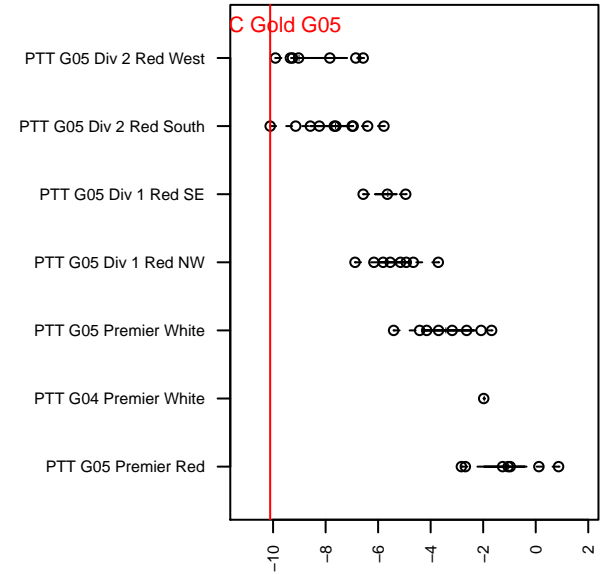

# FCC Gold G05

, OR  
G05 total strength=343  
attack=0.22 defense=0.19  
fall league = PTT G05 Div 2 Red South

alt names used:  
FCC 05G Gold

Venues played:  
2017 PTT G05 Division 2 Red South

**attack and defense variance (black dot)  
relative to other teams  
and top 10 in region**

**attack and defense rating  
relative to others at age  
and all opponents in last 13 months**

**Performance relative to 13 month average**

**Performance relative to 13 month average**

<b>date</b>	<b>home</b>		<b>away</b>		<b>venue</b>	<b>pred.home</b>	<b>pred.away</b>
2017-10-28	FCC Gold G05	0	Crossfire OR WUSC White G05	2	2017 PTT G05 Division 2 Red South	0.27	1.02
2017-10-22	Thelo Fusion G05	4	FCC Gold G05	1	2017 PTT G05 Division 2 Red South	3.33	0.42
2017-10-14	FCC Gold G05	2	Crossfire OR LOSC Blue II G05	2	2017 PTT G05 Division 2 Red South	0.55	3.11
2017-10-07	YCSC Lightning G05	5	FCC Gold G05	1	2017 PTT G05 Division 2 Red South	4.19	0.46
2017-10-01	Crossfire OR LOSC Blue II G05	1	FCC Gold G05	0	2017 PTT G05 Division 2 Red South	3.11	0.55
2017-09-30	FCC Gold G05	0	Bend FC Timbers White G05	4	2017 PTT G05 Division 2 Red South	0.53	3.65
2017-09-24	David Douglas Banshee G05	3	FCC Gold G05	0	2017 PTT G05 Division 2 Red South	2.11	1.13
2017-09-23	FCC Gold G05	0	BFC Galaxy G05	6	2017 PTT G05 Division 2 Red South	0.54	7.96
2017-09-10	PCU Black 1 G05	3	FCC Gold G05	1	2017 PTT G05 Division 2 Red South	1.52	0.55